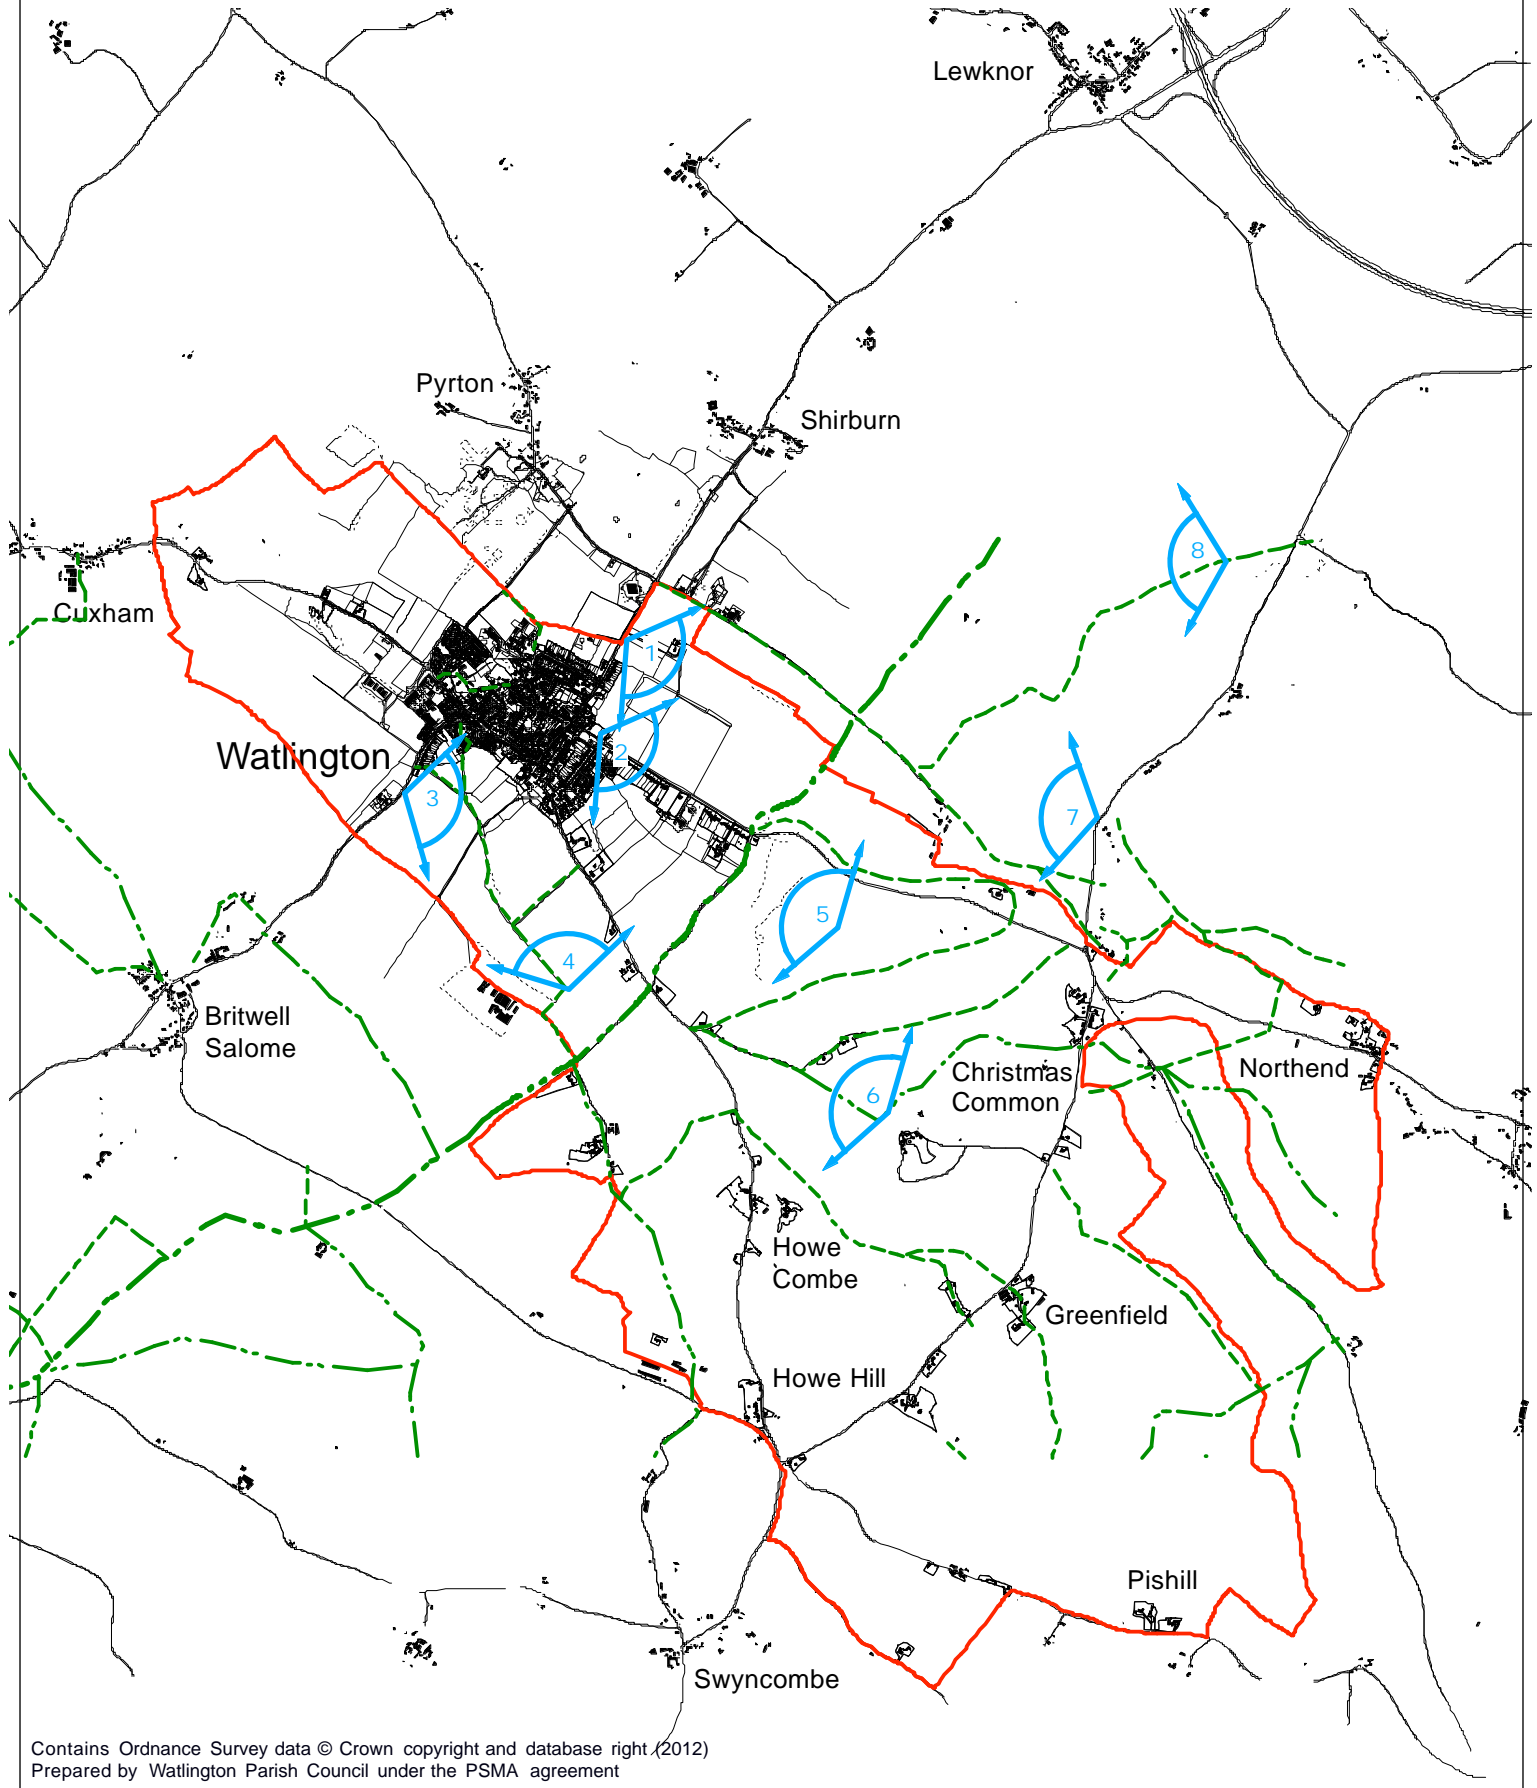

# Watlington Neighbourhood Plan

## Important Views

# Watlington Key Views

View 1 - The Chilterns Escarpment from Shirburn Road

View 2 – The Chilterns Escarpment from The Carriers Arms.

View 3 – The Chilterns Escarpment from Britwell Road.

View 4 – Towards The Willow Ponds from close to Lys Mill.

*Photo credit: Robert Barber*

View 7 – View from Portways towards Watlington

*Photo credit: Robert Barber*

View 8 – View from Shirburn Hill towards Watlington

*Photo credit: Robert Barber*

Watlington Neighbourhood Plan (WNP)  
Neighbourhood Plan Core Committee (NPCC)  
Watlington Parish Council  
1 Old School Place  
Watlington  
OX49 5QH